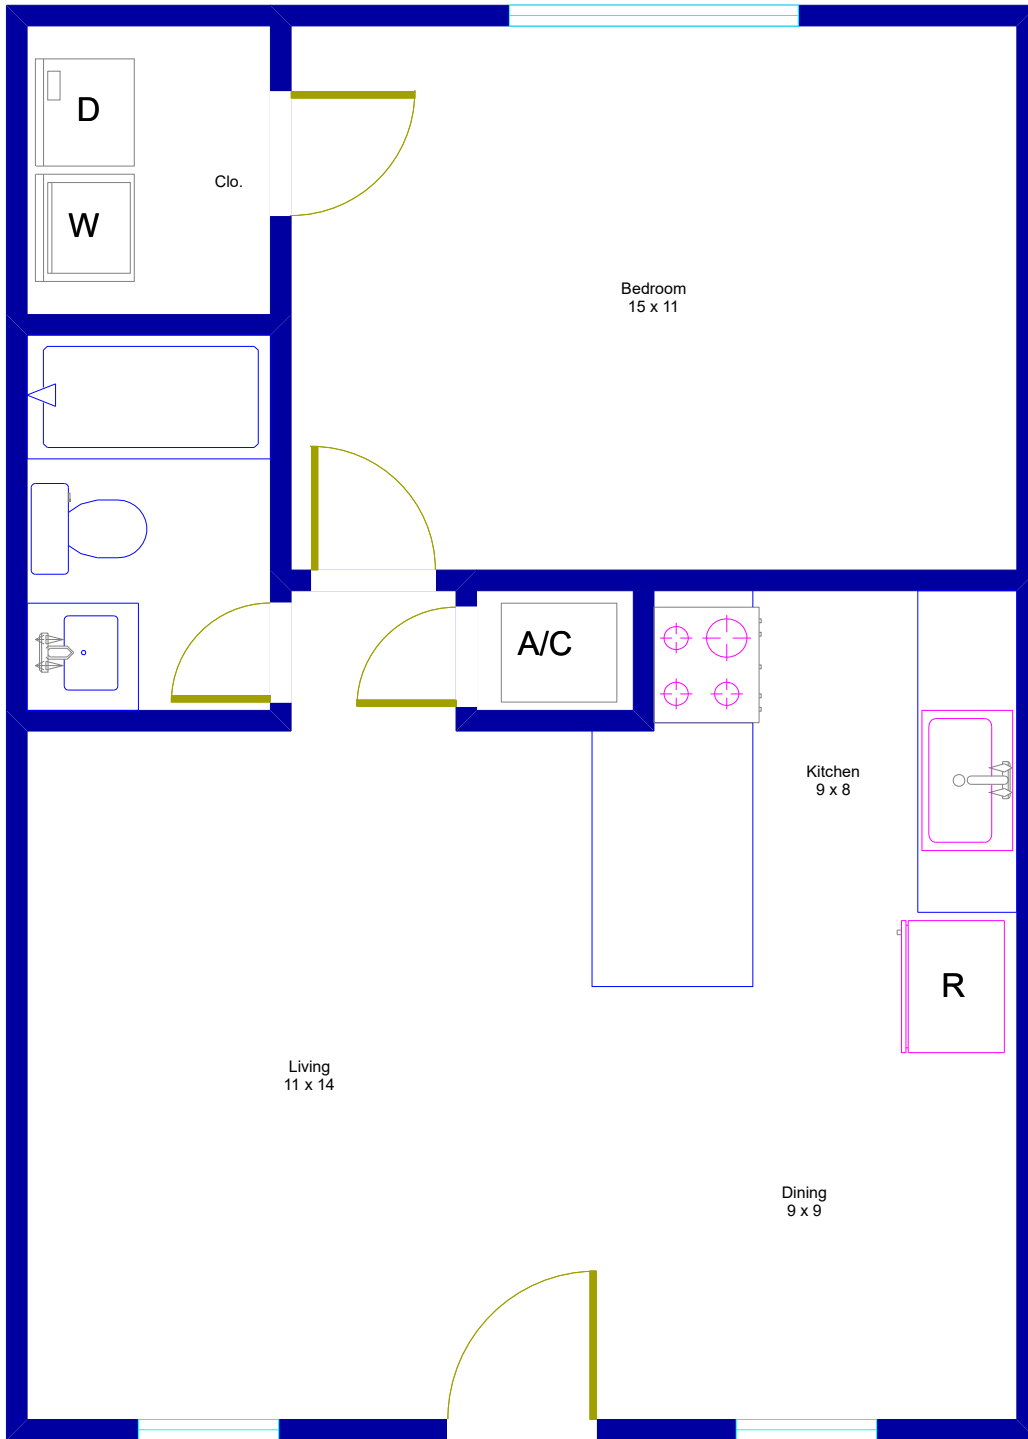

710 W 34th Street #205
Austin, Texas

© Floor Plan Graphics LLC 2025. This floor plan is an artistic rendering only. All dimensions are approximate.
Floor Plan Graphics LLC and Moreland Properties
make no representation or warranty as to this rendering's accuracy
and no measurements or dimensions should be relied upon without independent verification.
This floor plan and its respective square footage information and material remain the property of Floor Plan Graphics LLC.